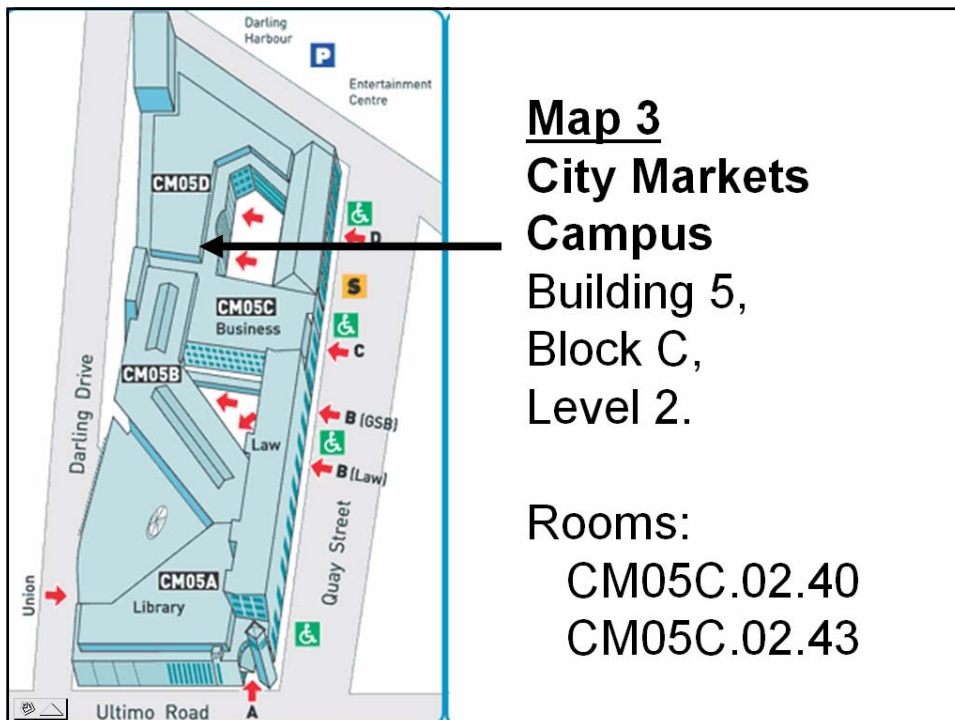

Directions To ICER 2008

Doctoral Consortium

Map 2
UTS City Markets
Campus
Building 5.

This building runs along Quay Street all the way from the corner with Ultimo Road to the end of Quay Street (at the monorail station).

Map 3
City Markets
Campus
Building 5,
Block C,
Level 2.

Rooms:
 CM05C.02.40
 CM05C.02.43

At the corner of Quay Street and Ultimo Road, looking north down Quay Street toward the monorail.

Walk under the "UTS LIBRARY" sign.

As you walk under and past the "UTS LIBRARY" sign, this is what you'll see.

Keep walking past all these signs (yes, even the sign for Block C).

At the sign –

**Building 5 Block D
Cafe**

– turn and walk through this gate. (The café will be on your right as you do.)

Walk through the courtyard ...

... and enter Building 5 through these doors.

Just after entering through the doors you will see these stairs on your right.

Go up the stairs to the next floor.

At the top of the stairs, on your right, look at the room numbers; you are very close to C.2.40 and C.2.43