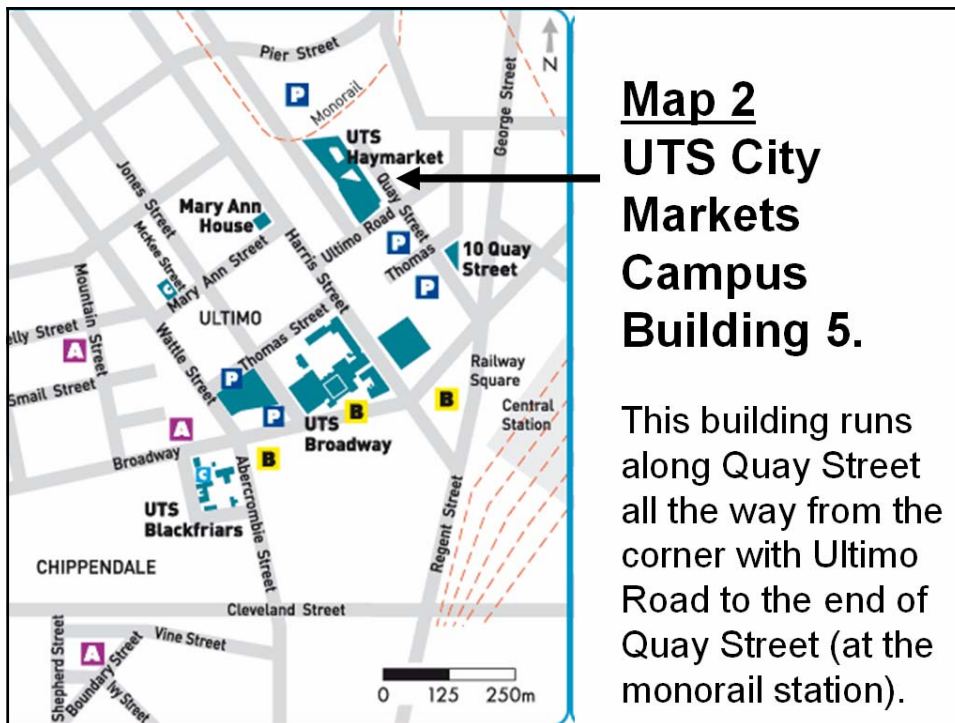

Directions To ICER 2008

Doctoral Consortium

Map 2
UTS City Markets
Campus
Building 5.

This building runs along Quay Street all the way from the corner with Ultimo Road to the end of Quay Street (at the monorail station).

Map 3
City Markets
Campus
Building 5,
Block C,
Level 2.

Rooms:
 CM05C.02.40
 CM05C.02.43

At the corner of Quay Street and Ultimo Road, looking north down Quay Street toward the monorail.

Walk under the "UTS LIBRARY" sign.

As you walk under and past the "UTS LIBRARY" sign, this is what you'll see.

Keep walking past all these signs (yes, even the sign for Block C).

At the sign –

**Building 5 Block D
Cafe**

– turn and walk through this gate. (The café will be on your right as you do.)

Walk through the courtyard ...

... and enter Building 5 through these doors.

Just after entering through the doors you will see these stairs on your right.

Go up the stairs to the next floor.

At the top of the stairs, on your right, look at the room numbers; you are very close to C.2.40 and C.2.43