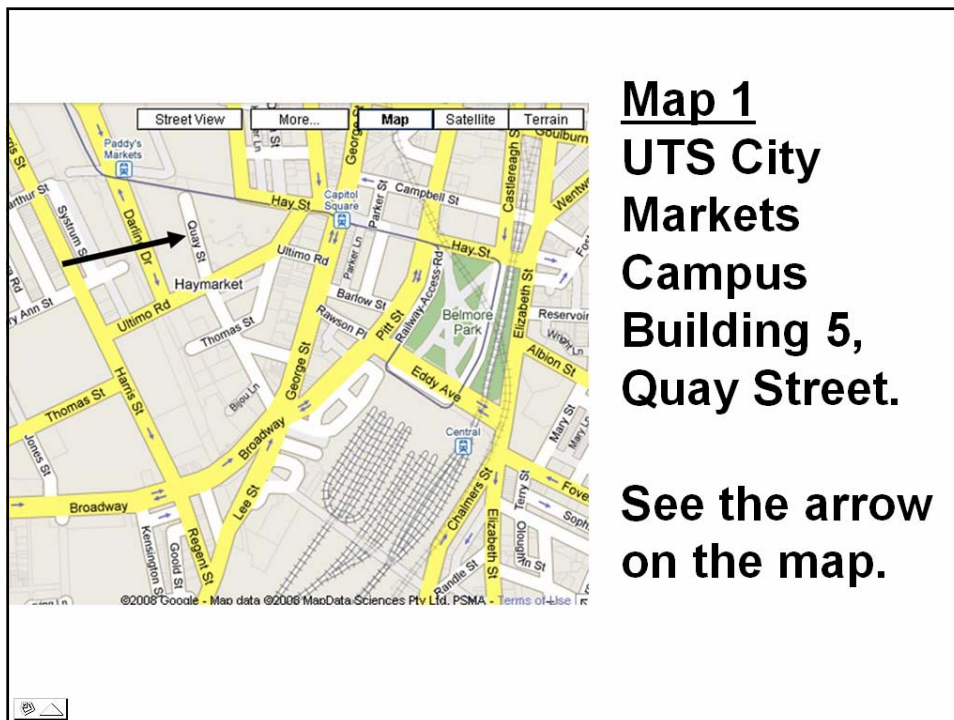

Directions To ICER 2008

Doctoral Consortium

Map 2
UTS City Markets
Campus
Building 5.

This building runs along Quay Street all the way from the corner with Ultimo Road to the end of Quay Street (at the monorail station).

Map 3
City Markets
Campus
Building 5,
Block C,
Level 2.

Rooms:
 CM05C.02.40
 CM05C.02.43

At the corner of Quay Street and Ultimo Road, looking north down Quay Street toward the monorail.

Walk under the "UTS LIBRARY" sign.

As you walk under and past the "UTS LIBRARY" sign, this is what you'll see.

Keep walking past all these signs (yes, even the sign for Block C).

At the sign –

**Building 5 Block D
Cafe**

– turn and walk through this gate. (The café will be on your right as you do.)