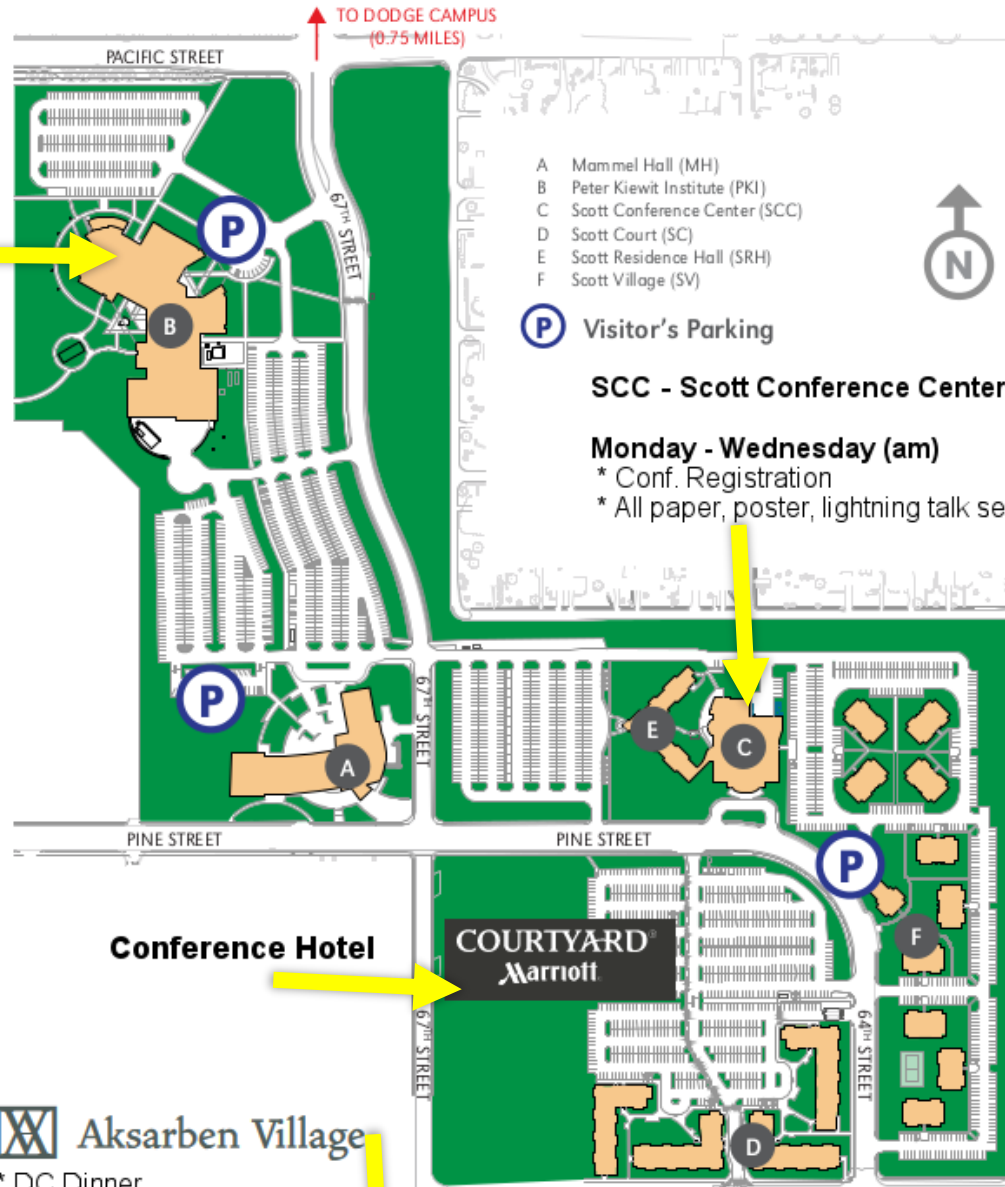

UNIVERSITY OF NEBRASKA AT OMAHA PACIFIC CAMPUS MAP

UPDATE 3/28/2014

ICER'15 Attendee Map

PKI - Peter Kieweit Institute

- Sunday Events (Aug 9)
- * Doctoral Consortium
 - * Microlabs Workshop
 - * Conf. Registration
 - * Welcome Reception

- Wed (pm) Events (Aug 13)
- * Work In Progress Workshop
 - * Data Analytics Workshop

Aksarben Village

- * DC Dinner
- * Dining options

UNIVERSITY OF
Nebraska
Omaha

402-554-2800 | www.unomaha.edu